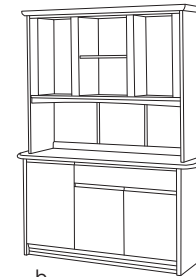

2250 x 1140mm Open
1700 x 1140mm Closed

2600 x 1140mm Open
1900 x 1140mm Closed

Fixed & Round Tables

Laccatto Single Pedestal

1600 x 1100mm

1800 x 1100mm

2000 x 1100mm

Laccatto Twin Pedestal

2200 x 1160mm

2400 x 1180mm

Oslo Round

Oslo Round Sizes:
1070mm 4 seater
1200mm 4 seater

1375mm 6 seater
1500mm 6 seater

2000 x 1100mm also available as Twin Pedestal

Hutches

b.

- a. 1100 Hutch
1100W x 1885H x 465D mm
- b. 1500 Hutch
1500W x 1885H x 465D mm
- c. 1900 Hutch
1920W x 1885H x 465D mm

c.

Buffets

a.

- a. 1100 Buffet
1100W x 800H x 465D mm
- b. 1500 Buffet
1500W x 800H x 465D mm
- c. 1900 Buffet
1920W x 800H x 465D mm