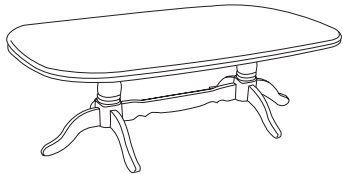

Brunswick Dining Collection

Extension Tables

Brunswick Single Pedestal

1600 x 900mm Open
1200 x 900mm Closed

1700 x 1200mm Open
1200 x 1200mm Closed

1900 x 1100mm Open
1450 x 1100mm Closed

Brunswick Twin Pedestal

2250 x 1140mm Open
1700 x 1140mm Closed

2600 x 1140mm Open
1900 x 1140mm Closed

Fixed & Round Tables

Laccatto Single Pedestal

1600 x 1100mm

1800 x 1100mm

2000 x 1100mm

Laccatto Twin Pedestal

2200 x 1160mm

2400 x 1180mm

Oslo Round

Oslo Round Sizes:
1070mm 4 seater
1200mm 4 seater

1375mm 6 seater
1500mm 6 seater

2000 x 1100mm also available as Twin Pedestal

Hutches

b.