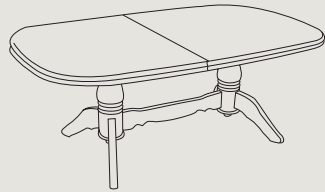

Brunswick Dining Collection

Extension Tables

Brunswick Single Pedestal

1600 x 900mm Open
1200 x 900mm Closed

1700 x 1200mm Open
1200 x 1200mm Closed

1900 x 1100mm Open
1450 x 1100mm Closed

Brunswick Twin Pedestal

2250 x 1140mm Open
1700 x 1140mm Closed

2600 x 1140mm Open
1900 x 1140mm Closed

Fixed & Round Tables

Laccatto Single Pedestal

1600 x 1100mm

1800 x 1100mm

2000 x 1100mm

Laccatto Twin Pedestal