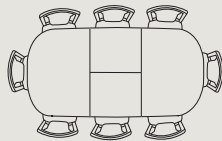

Brunswick Dining Collection

Extension Tables

Brunswick Single Pedestal

1600 x 900mm Open
1200 x 900mm Closed

1700 x 1200mm Open
1200 x 1200mm Closed

1900 x 1100mm Open
1450 x 1100mm Closed

Brunswick Twin Pedestal

2250 x 1140mm Open
1700 x 1140mm Closed

2600 x 1140mm Open
1900 x 1140mm Closed

Fixed & Round Tables

Laccatto Single Pedestal

1600 x 1100mm

1800 x 1100mm

2000 x 1100mm

Laccatto Twin Pedestal

2200 x 1160mm

2400 x 1180mm

Oslo Round

Oslo Round Sizes:
1070mm 4 seater
1200mm 4 seater

1375mm 6 seater
1500mm 6 seater

2000 x 1100mm also available as Twin Pedestal

Hutches

b.