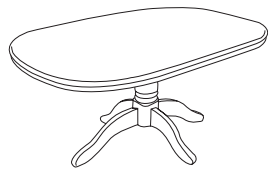

Brunswick Dining Collection

Extension Tables

Brunswick Single Pedestal

1600 x 900mm Open
1200 x 900mm Closed

1700 x 1200mm Open
1200 x 1200mm Closed

1900 x 1100mm Open
1450 x 1100mm Closed

Brunswick Twin Pedestal

2250 x 1140mm Open
1700 x 1140mm Closed

2600 x 1140mm Open
1900 x 1140mm Closed

Fixed & Round Tables

Laccatto Single Pedestal

1600 x 1100mm

1800 x 1100mm

2000 x 1100mm

Laccatto Twin Pedestal

2200 x 1160mm

2400 x 1180mm

Oslo Round

Oslo Round Sizes:
1070mm 4 seater
1200mm 4 seater

1375mm 6 seater
1500mm 6 seater

2000 x 1100mm also available as Twin Pedestal

Hutches

b.