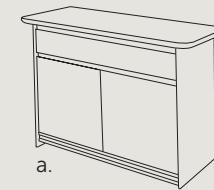

2250 x 1140mm Open
1700 x 1140mm Closed

2600 x 1140mm Open
1900 x 1140mm Closed

Fixed & Round Tables

Laccatto Single Pedestal

1600 x 1100mm

1800 x 1100mm

2000 x 1100mm

Laccatto Twin Pedestal

2200 x 1160mm

2400 x 1180mm

Oslo Round

Oslo Round Sizes:
1070mm 4 seater
1200mm 4 seater

1375mm 6 seater
1500mm 6 seater

2000 x 1100mm also available as Twin Pedestal

Hutches

b.

- a. 1100 Hutch
1100W x 1885H x 465D mm
- b. 1500 Hutch
1500W x 1885H x 465D mm
- c. 1900 Hutch
1920W x 1885H x 465D mm

c.

Buffets

a.

- a. 1100 Buffet
1100W x 800H x 465D mm
- b. 1500 Buffet
1500W x 800H x 465D mm
- c. 1900 Buffet
1920W x 800H x 465D mm