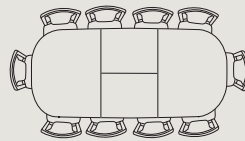

Brunswick Dining Collection

Extension Tables

Brunswick Single Pedestal

1600 x 900mm Open
1200 x 900mm Closed

1700 x 1200mm Open
1200 x 1200mm Closed

1900 x 1100mm Open
1450 x 1100mm Closed

Brunswick Twin Pedestal

2250 x 1140mm Open
1700 x 1140mm Closed

2600 x 1140mm Open
1900 x 1140mm Closed

Fixed & Round Tables

Laccatto Single Pedestal

1600 x 1100mm

1800 x 1100mm

2000 x 1100mm

Laccatto Twin Pedestal

2200 x 1160mm

2400 x 1180mm

Oslo Round

Oslo Round Sizes:
1070mm 4 seater
1200mm 4 seater

1375mm 6 seater
1500mm 6 seater

2000 x 1100mm also available as Twin Pedestal

Hutches

b.